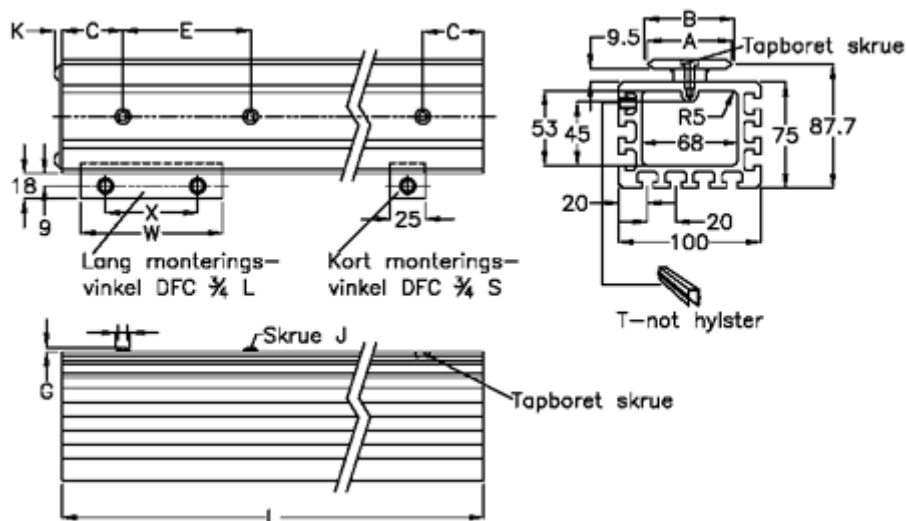

Article number: 0571359362

Description: Hepco GV3 slide beam SB M 44 L5936 P2

## Measures

A	= 44	K	= 5.5
B	= 44.81	L	= 5936
C	= 43	Long mounting angle	= DFC4S
E	= 90	Precision type	= P2
For bearing	= AU 44 34	Short mounting angle	= DFC4L
G	= 3.3	W	= 100
H	= 10.5	Weight kg/1000	= 10.0
J	= M6	x	= 65